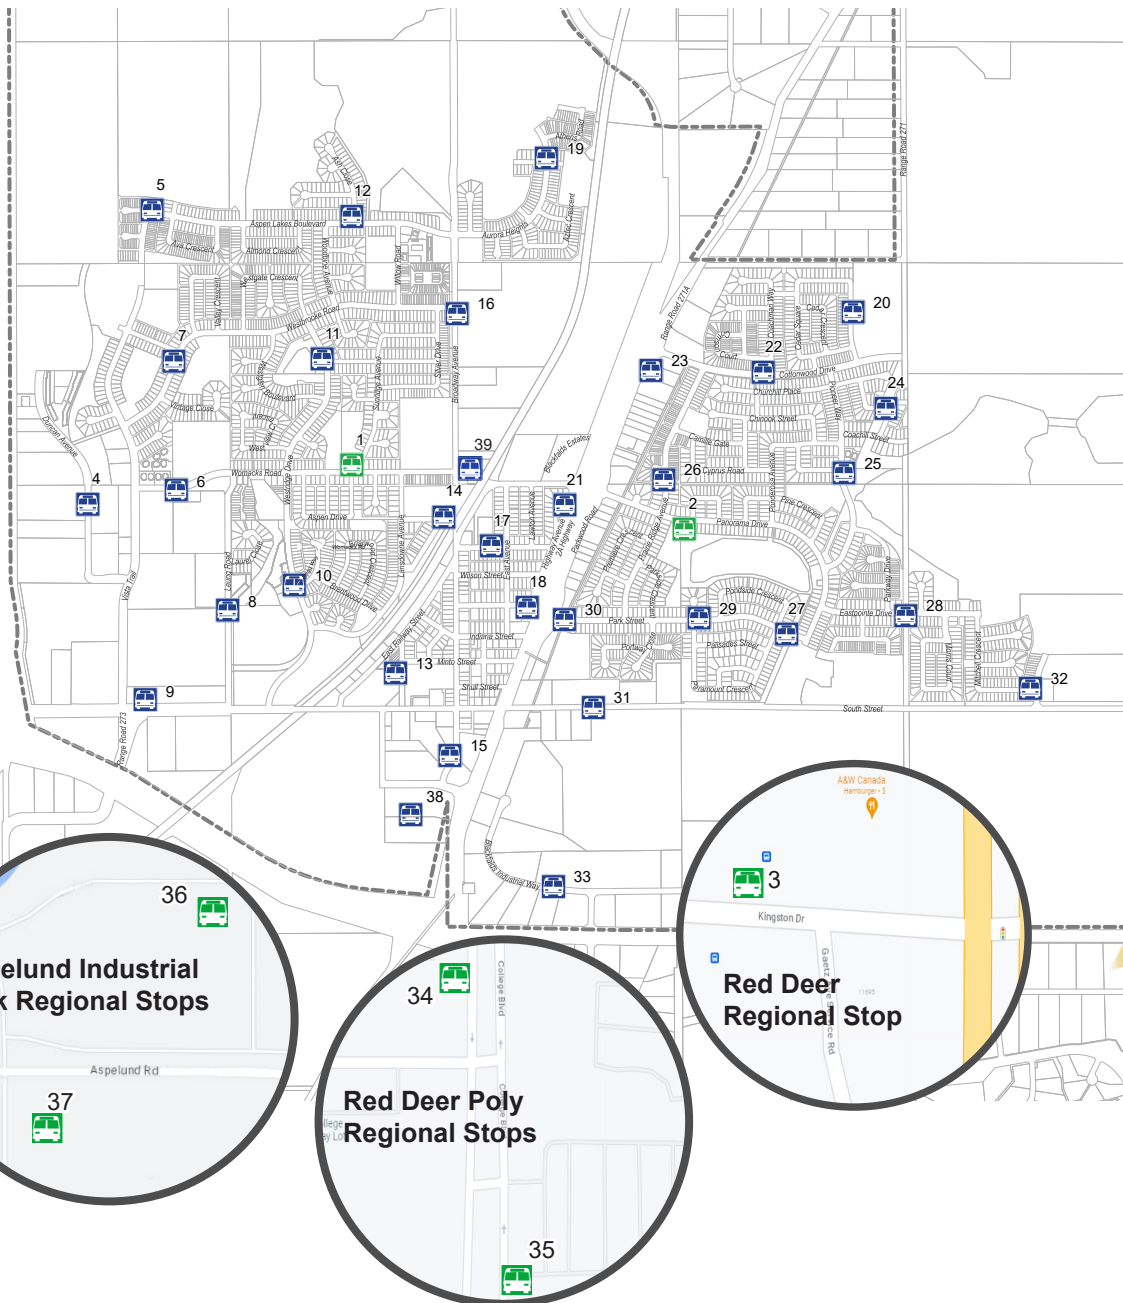

BOLT

BLACKFALDS ON-DEMAND LOCAL TRANSIT

CALL 403.885.BOLT (2658)
TO BOOK YOUR TRIP TODAY!

FARE TYPE	PRICE
Single One-way*	$ 2.50
Monthly Pass (Adult 18-64)	60
Monthly Pass (Senior 65+)	35
Monthly Pass (Student 6-17) <i>Requires Student ID</i>	35
10 Ticket booklet	20
Children (Aged 5 & under)	FREE

* Tickets and passes **must be pre-purchased** and are available at:

- Town Office | 5018 Waghorn St
- Abbey Centre | 4500 Womacks Rd
- or
- Online in the Pick-Up On-Demand (RideCo) App

Drivers do not accept cash fares.

BOLT HOURS OF OPERATION

Local service runs weekdays (Mon – Fri) from 6:00 a.m. to 8:00p.m. Time slots for booking are every half hour.

Regional (morning, midday and evening) time slots are from 6:00 a.m. to 8:00 p.m. from Blackfalds East or West’s regional stops to Red Deer’s North end.

MAP LEGEND

	Regional Stop
	Local Stop
	Parcel
	Town Boundary

BLACKFALDS
ALBERTA