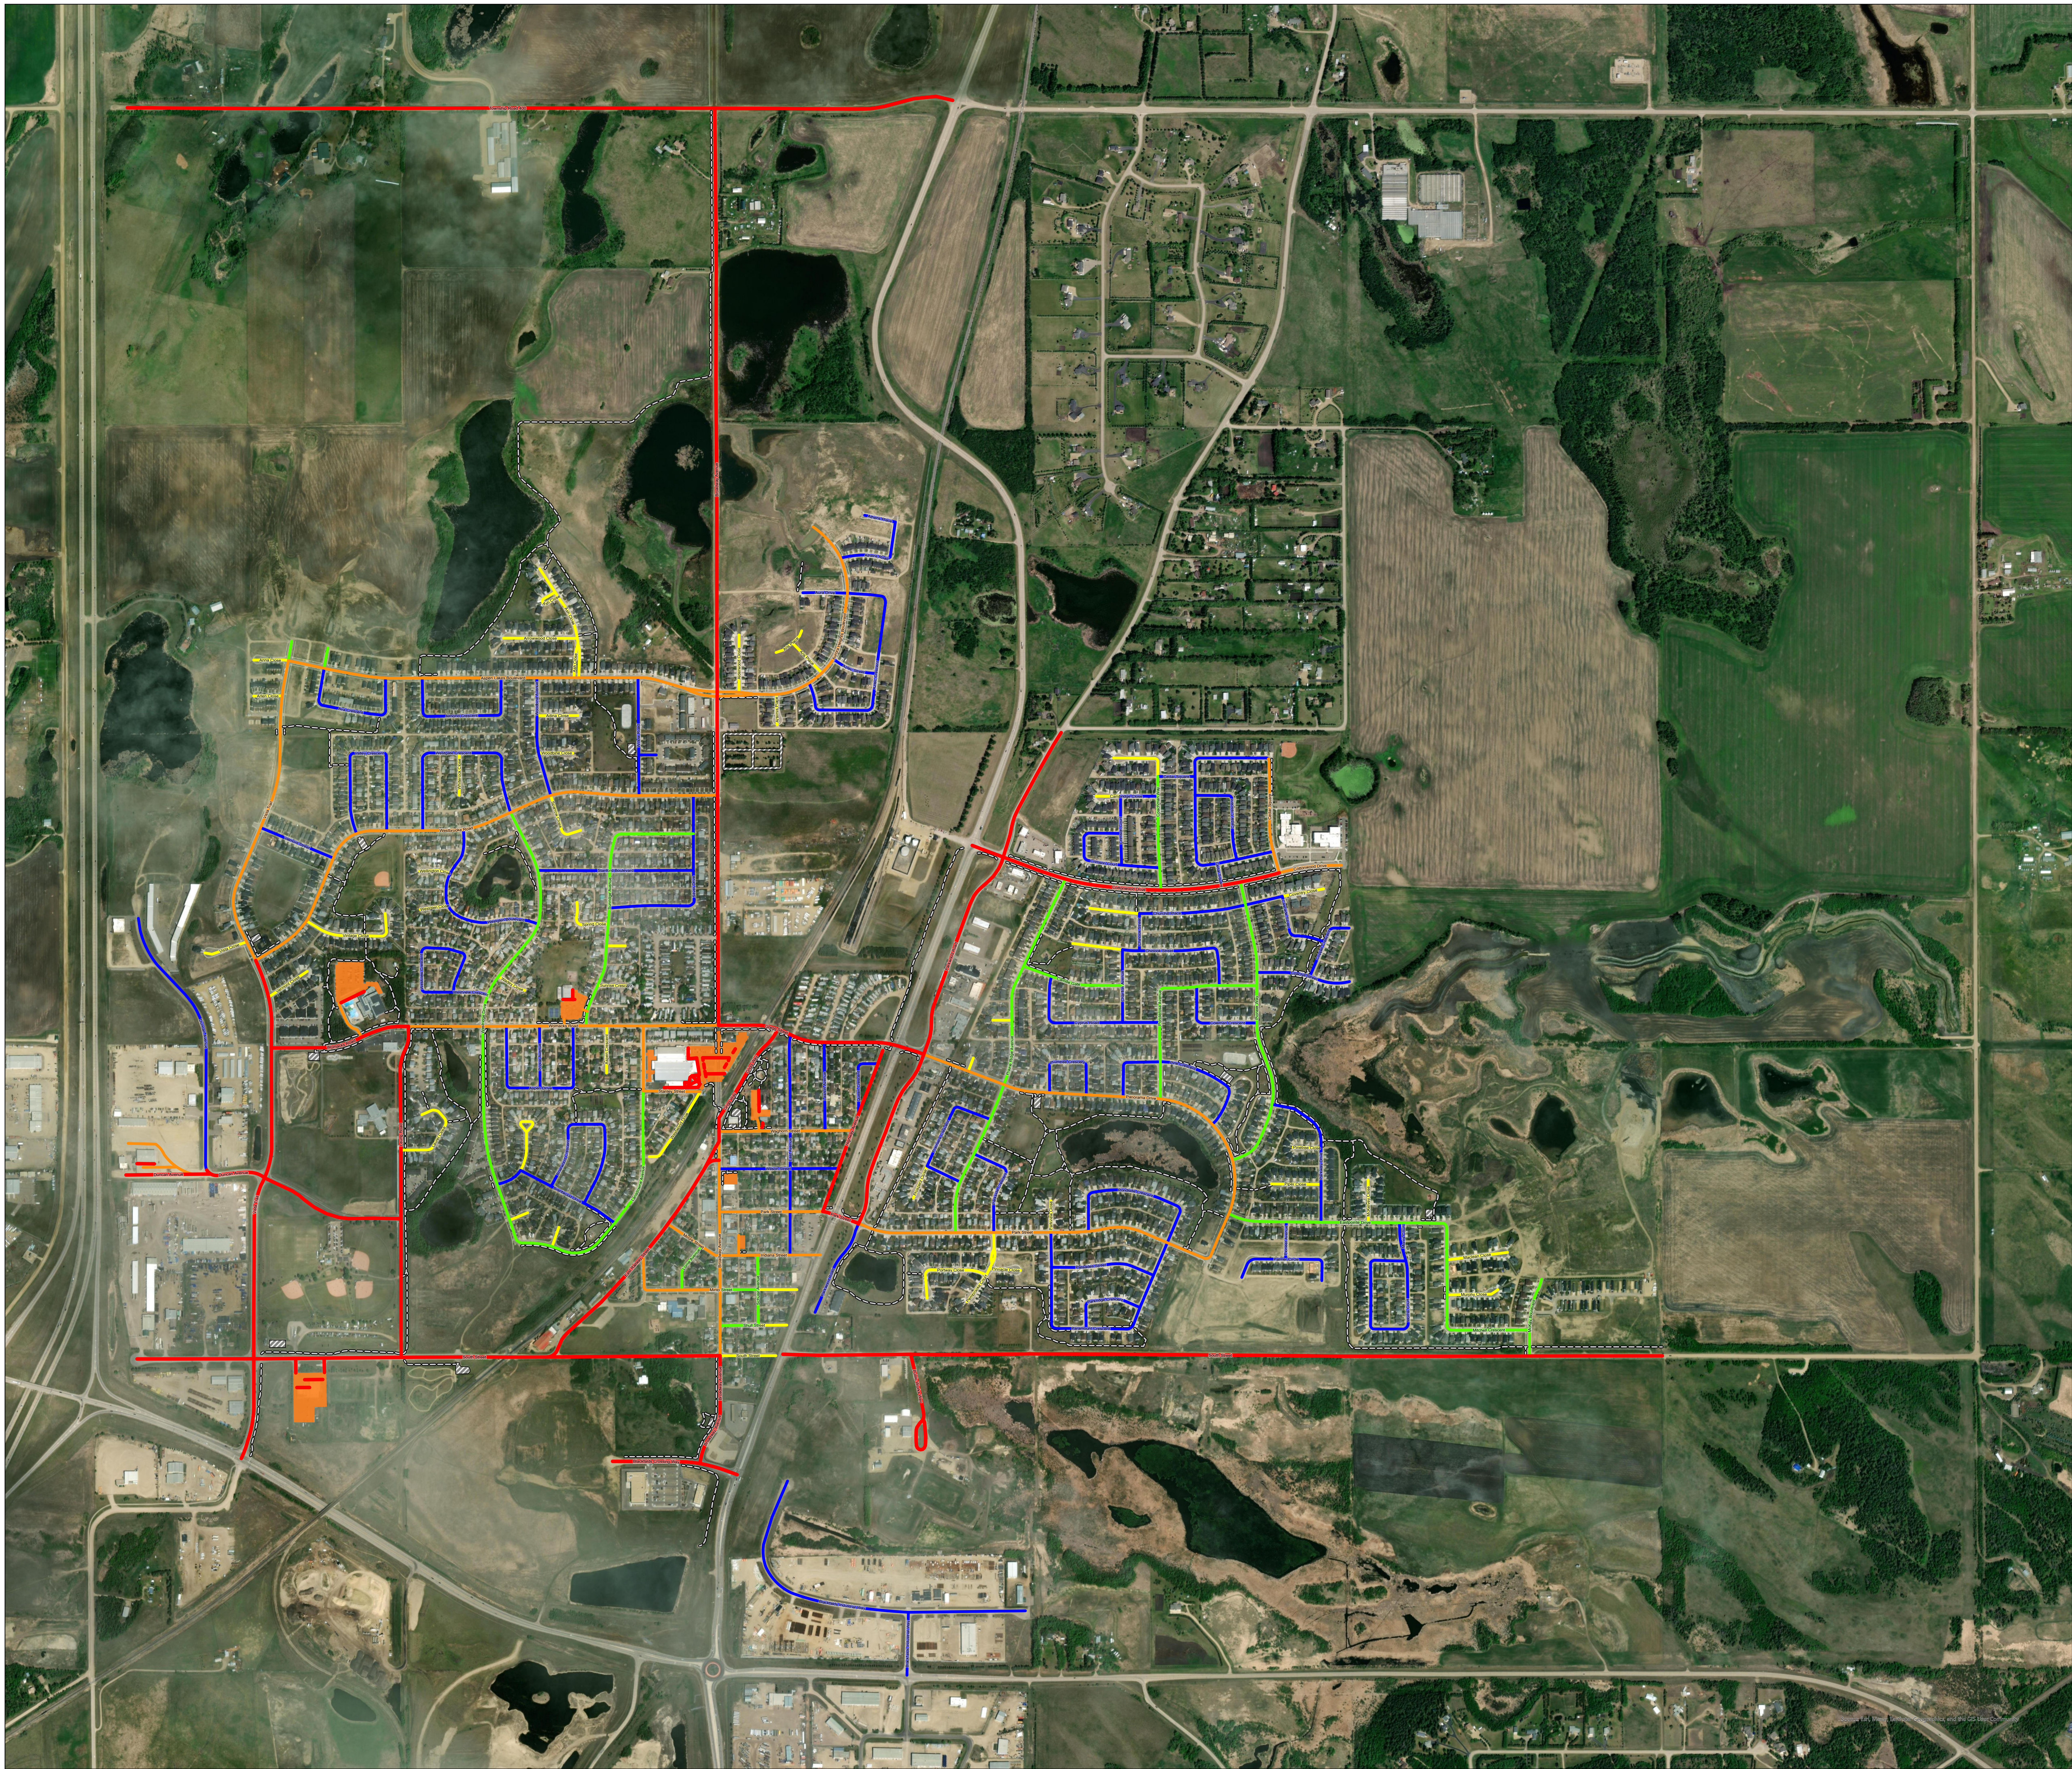

Town of Blackfalds: Snow Clearing Priority Map

| Snow Clearing | Road km |
|---------------|---------|
| Priority 1: | 18.0 km |
| Priority 2: | 10.3 km |
| Priority 3: | 7.3 km |
| Priority 4: | 19.0 km |
| Priority 5: | 6.0 km |
| Priority 6: | 28.1 km |
| Priority 7: | 23.1 km |